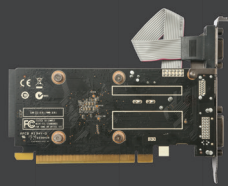

SKU: ZT-71302-20L

EAN: 4895173608889

UPC: 816264016295