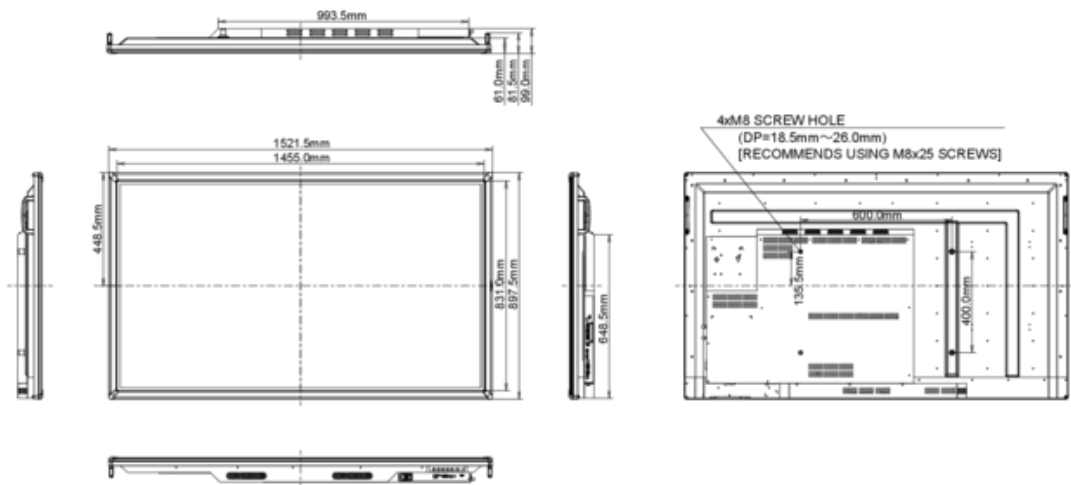

7. DIMENSIONES / PESO

DIMENSIONES W X H X D

1521.41 x 897.41 x 98.85 mm

PESO

45 kg

All trademarks and registered trademarks acknowledged. E & O E. Specification subject to change without notice. All LCD's comply with ISO-9241-307:2008 in connection with pixel defects.