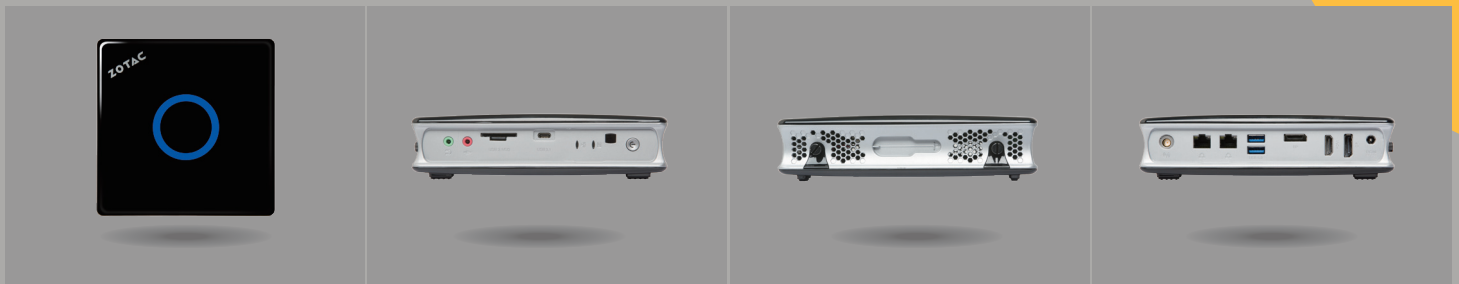

# ZBOX

→ SKU: ZBOX-MI571-BE/U/J/AUS

MI571

M  
SERIES

Powerful desktop computing has arrived on ZBOX MI571. Designed to perform any computing task effortlessly while having performance left over for high octane entertainment, the ZBOX MI571 shines in processor-intensive environments with an Intel Skylake Core i7 CPU and integrated with Intel HD Graphics 530.

Designed for Windows 10, explore a plethora of features and unleash the power with Direct X 12. USB 3.1 ports are a standard feature, providing the potential for powerful and SuperSpeed connectivity for all your expansion needs.

### FRONT PORTS

- Microphone input / audio output
- 3-in-1 card reader (SD/SDHC/SDXC)
- USB 3.1 port Combo
- 1 x USB 3.1 Type-C port
- Hard drive, WiFi LED
- Power button

### INSIDE THE BOX

- ZOTAC ZBOX MI571
- Power brick & cable
- VESA monitor mount (w/ 4 screws)
- Wi-Fi antenna
- Stand
- User Manual
- Quick Start Guide
- USB flash drive with OS drivers
- Driver disc

\*Please refer to "Installing Windows 7" in the User manual for Windows 7 installation instructions